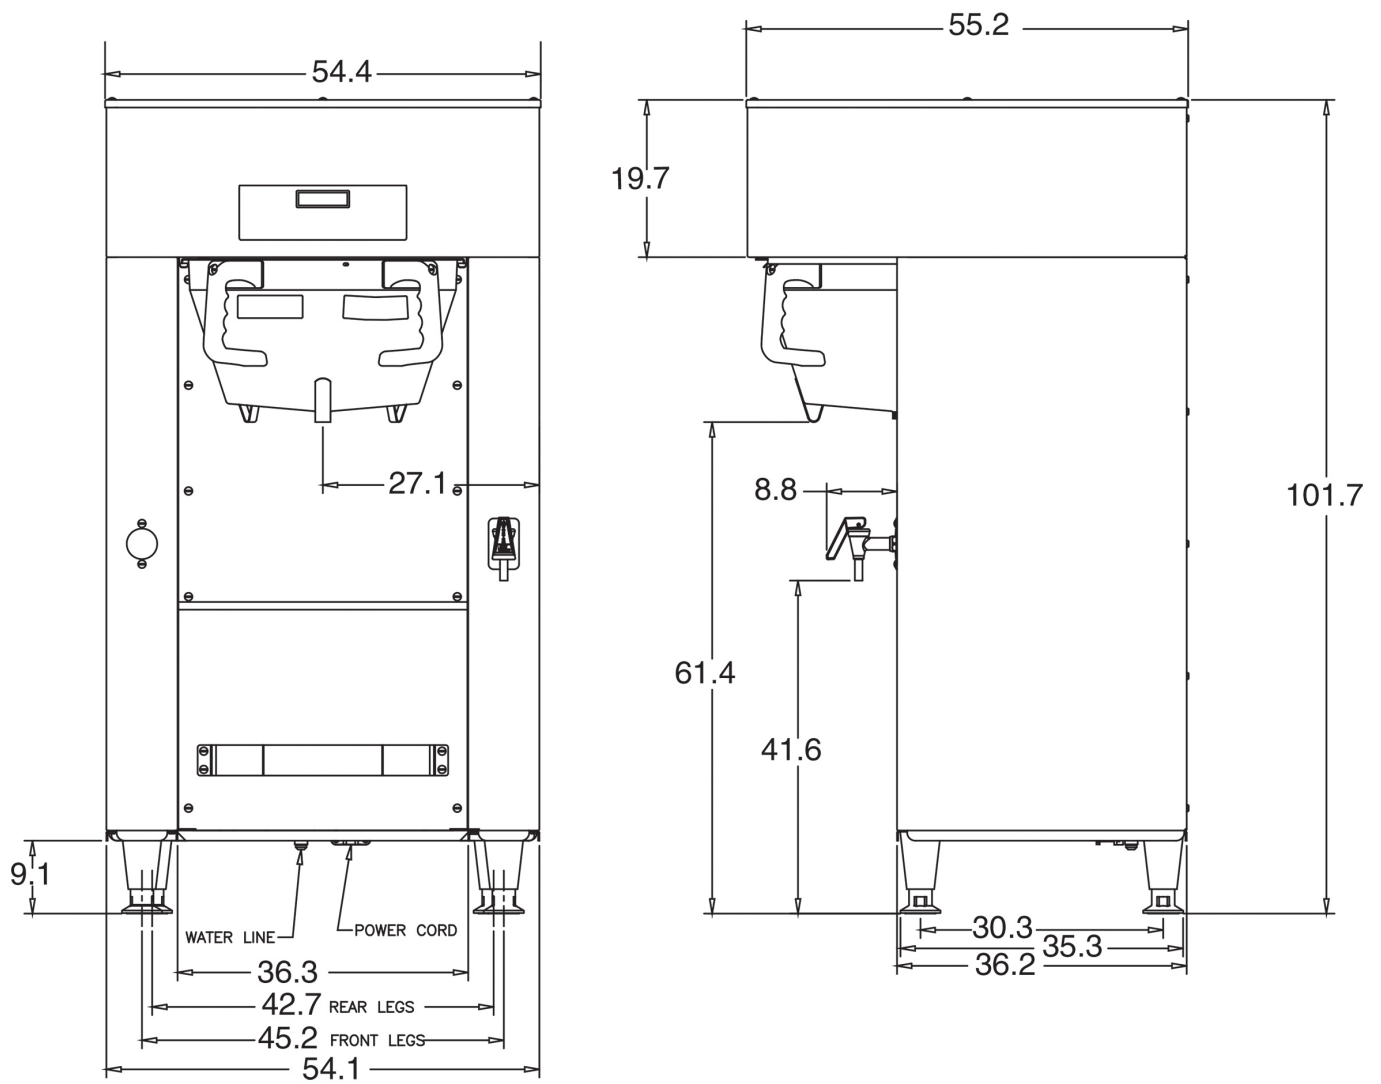

Titan Single DBC

40.0" x 21.7" x 21.3"
(101.6cm x 55.1cm x 54.1cm)

 Server(s) sold separately

- Consistent brewed coffee and tea from water with reduced sediment and chlorine taste and odor
- BrewMETER® allows automatic programming of pulse routine
- Funnel has 28oz (.8kg) ground coffee capacity and paper filter retainers to eliminate fold-over
- Titan TF servers [not included] are insulated to keep coffee hot for hours
- Coffee extraction controlled with pre-infusion and pulse brew, digital temperature control, and large sprayhead; coffee strength controlled with variable by-pass.
- Energy-saver mode reduces tank temperature during idle periods
- Hot water faucet
- Servers not included unless otherwise noted

Created on:
08/29/2019

	Unit			Shipping				
	Width	Height	Depth	Width	Height	Depth	Weight	Volume
English	21.3 in.	40.0 in.	21.7 in.	27.0 in.	44.0 in.	26.5 in.	107.000 lbs	18.219 ft³
Metric	54.1 cm	101.6 cm	55.1 cm	68.6 cm	111.8 cm	67.3 cm	48.535 kgs	0.516 m³