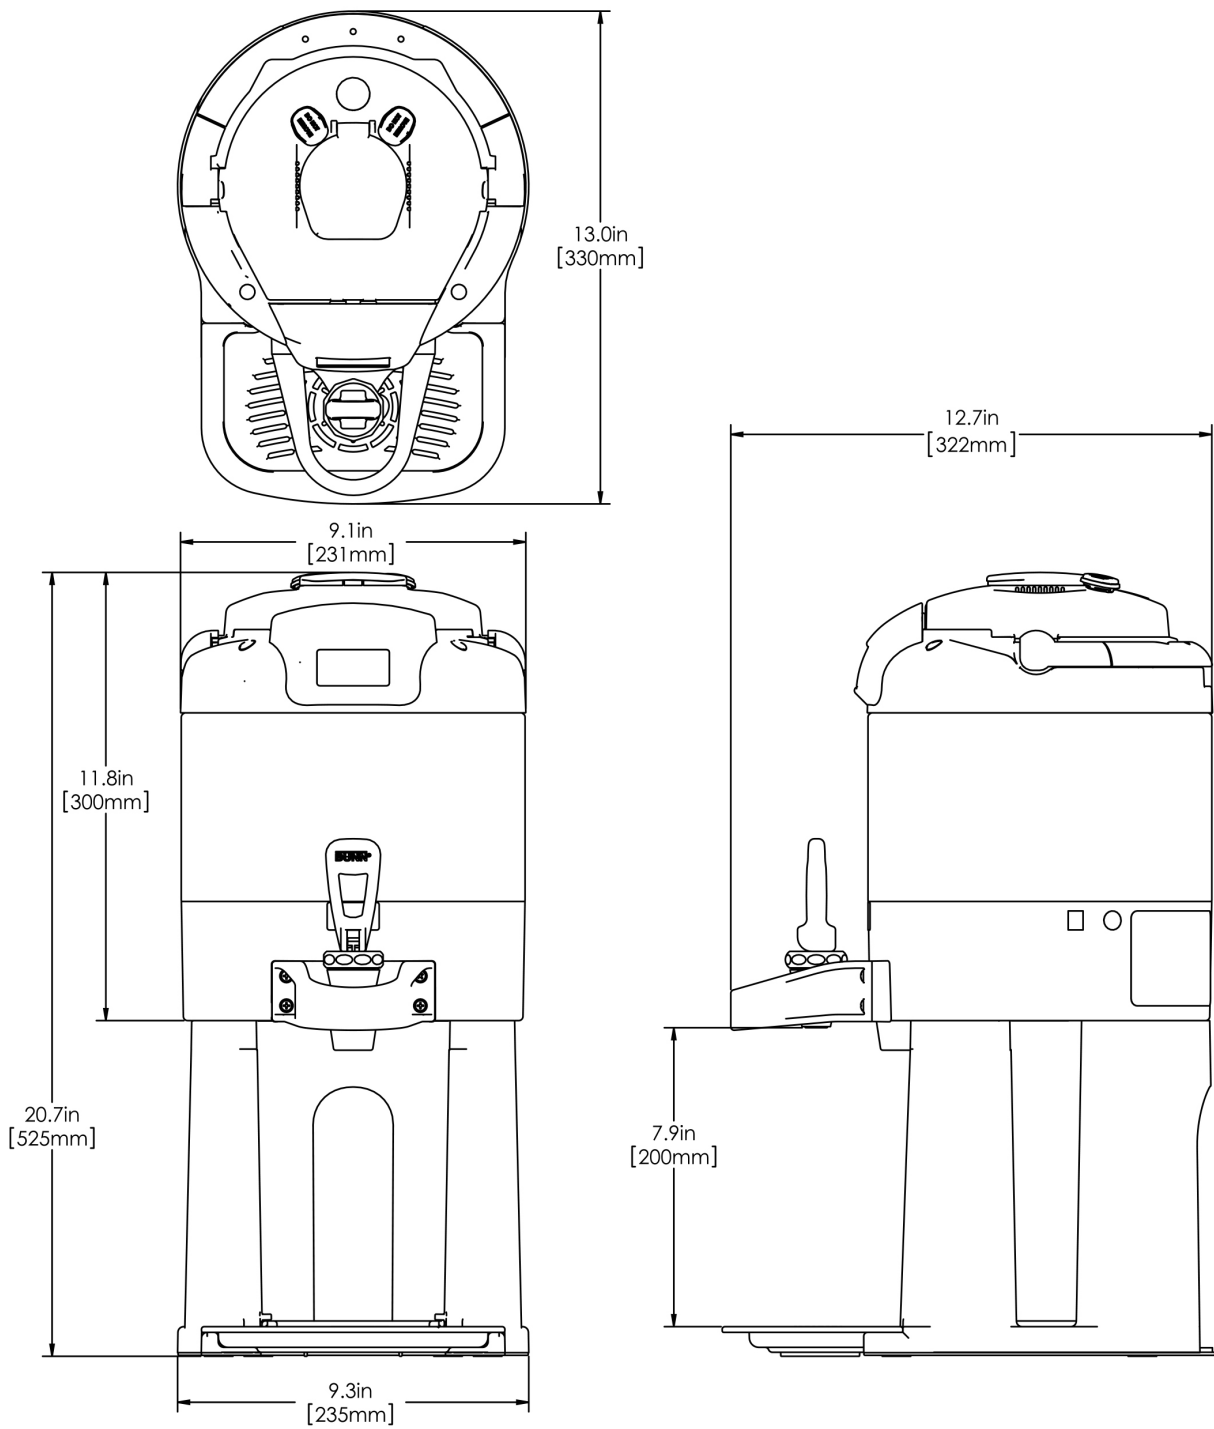

# 1Gal(3.8L) TF Srvr w/ Base DSG GEN3

20.7" x 13.0" x 9.3"  
(52.6cm x 33.0cm x 23.6cm)

- Digital sight gauge operates on four easily replaceable AAA batteries with an average 1-year lifespan: display shows low battery symbol when replacement is needed
- Unique lid design allows the display to be forward or rear facing
- Volume indicator displays how much coffee is left inside the server
- Four-hour digital count-up timer
- Vacuum insulated to keep coffee hot for hours
- Brew-through design with flip lid cover
- Soft-grip bail handle for easy transportation
- Self-locking stand allows for multiple brewing and serving options
- Large cup clearance allows for dispensing into cups, decanters and thermal carafes
- Sturdy aluminum faucet guard keeps faucet area clean and protected
- Drip tray is easily removed for cleaning or to provide extra clearance for dispensing into pitchers
- Fast flow faucet
- Ideal for use with Twin or Single Infusion Series Brewers

Created on:  
09/04/2019

	Unit			Shipping				
	Width	Height	Depth	Width	Height	Depth	Weight	Volume
English	9.3 in.	20.7 in.	13.0 in.	12.0 in.	15.0 in.	24.0 in.	14.300 lbs	2.500 ft <sup>3</sup>
Metric	23.6 cm	52.6 cm	33.0 cm	30.5 cm	38.1 cm	61.0 cm	6.486 kgs	0.071 m <sup>3</sup>