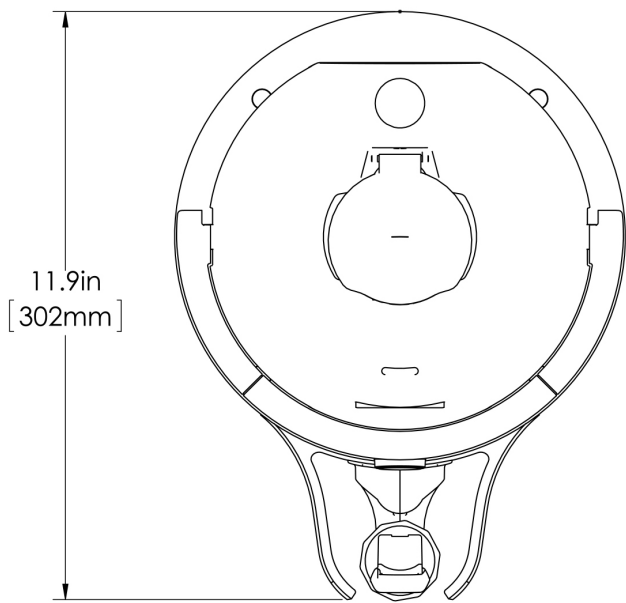

1Gal(3.8L) TF Srvr no Base DSG GEN3

12.6" x 11.9" x 9.1"
(32.0cm x 30.2cm x 23.1cm)

- Digital sight gauge operates on four easily replaceable AAA batteries with an average 1-year lifespan. Display shows low battery symbol when replacement is needed
- Unique lid design allows the display to be forward or rear facing
- Volume indicator displays how much coffee is left inside the server
- Four-hour digital count-up timer
- Vacuum insulated to keep coffee hot for hours
- Brew-through design with flip lid cover
- Soft-grip bail handle for easy transportation
- Sturdy aluminum faucet guard keeps faucet area clean and protected
-
- Fast flow faucet
- Ideal for use with Twin or Single Infusion Series Brewers

Agency:

Specifications

Product #: 42700.0250

Handle: Bail Handle

Liner: Stainless Steel

Dispense: Lever Action

Lid Color: Black

Additional Features

Holding Capacity

| English | Metric |
|---------|--------|
| 128 oz. | 3.8 L |

BUNN® reserves the right to change specifications and product design without notice. Such revisions do not entitle the buyer to corresponding changes, improvements, additions or replacements for previously purchased equipment. For most current specifications and other info visit bunn.com.

Created on:
09/04/2019

| | Unit | | | Shipping | | | | |
|---------|---------|----------|----------|----------|----------|----------|------------|-----------------------|
| | Width | Height | Depth | Width | Height | Depth | Weight | Volume |
| English | 9.1 in. | 12.6 in. | 11.9 in. | 18.0 in. | 12.0 in. | 17.0 in. | 10.150 lbs | 2.125 ft ³ |
| Metric | 23.1 cm | 32.0 cm | 30.2 cm | 45.7 cm | 30.5 cm | 43.2 cm | 4.604 kgs | 0.060 m ³ |