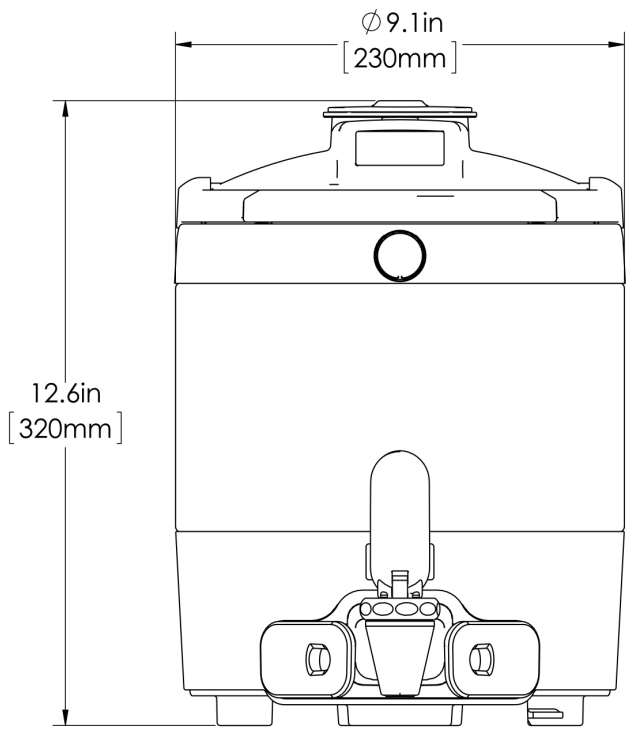

1Gal(3.8L) TF Srvr no Base DSG GEN3

12.6" x 11.9" x 9.1"
(32.0cm x 30.2cm x 23.1cm)

- Digital sight gauge operates on four easily replaceable AAA batteries with an average 1-year lifespan. Display shows low battery symbol when replacement is needed
- Unique lid design allows the display to be forward or rear facing
- Volume indicator displays how much coffee is left inside the server
- Four-hour digital count-up timer
- Vacuum insulated to keep coffee hot for hours
- Brew-through design with flip lid cover
- Soft-grip bail handle for easy transportation
- Sturdy aluminum faucet guard keeps faucet area clean and protected
-
- Fast flow faucet
- Ideal for use with Twin or Single Infusion Series Brewers

Holding Capacity

| English | Metric |
|---------|--------|
| 128 oz. | 3.8 L |

BUNN® reserves the right to change specifications and product design without notice. Such revisions do not entitle the buyer to corresponding changes, improvements, additions or replacements for previously purchased equipment. For most current specifications and other info visit bunn.com.

Created on:
09/04/2019

| | Unit | | | Shipping | | | | |
|---------|---------|----------|----------|----------|----------|----------|------------|-----------------------|
| | Width | Height | Depth | Width | Height | Depth | Weight | Volume |
| English | 9.1 in. | 12.6 in. | 11.9 in. | 18.0 in. | 12.0 in. | 17.0 in. | 10.150 lbs | 2.125 ft ³ |
| Metric | 23.1 cm | 32.0 cm | 30.2 cm | 45.7 cm | 30.5 cm | 43.2 cm | 4.604 kgs | 0.060 m ³ |